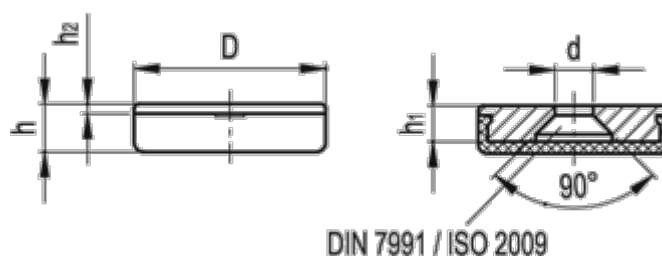

Data Sheet

Article number: 20593025

Description: E+G Disc with cover cap
GN 338-25-KS

Measures

d	= 4.3
D	= 25
h	= 5.7
h1	= 4.0
h2	= 1
Weight (g)	= 14